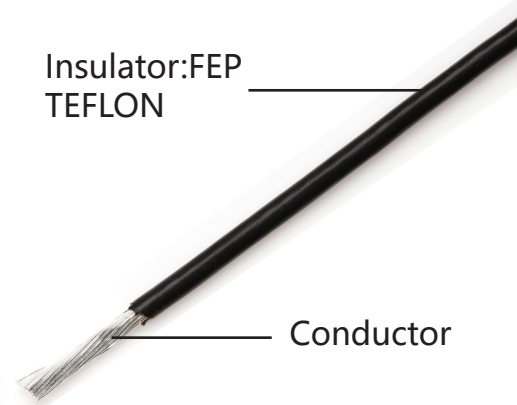

# Teflon FEP wire UL1901

TEFLON INSULATION WIRE

Insulator:FEP  
TEFLON

Conductor

## TECHNICAL DATA

Insulation:FEP TEFLON  
 Conductor:Tinned Copper  
 Temperature Range:-80°C~ + 150/+200°C  
 Rated Voltage:600V  
 O.D.Tolerance:±0.1mm  
 ColourRed-Black-Yellow-Green-Blue-White-Purple-Brown-Orange-Gray-transparent-  
 Yellow/Green  
 Used for home appliances,lighting lamps(cold light source),small motors,temperature sensors,  
 electromagnetic coils,automotive interior cables,electronic appliances etc.

TEFLON INSULATION WIRE